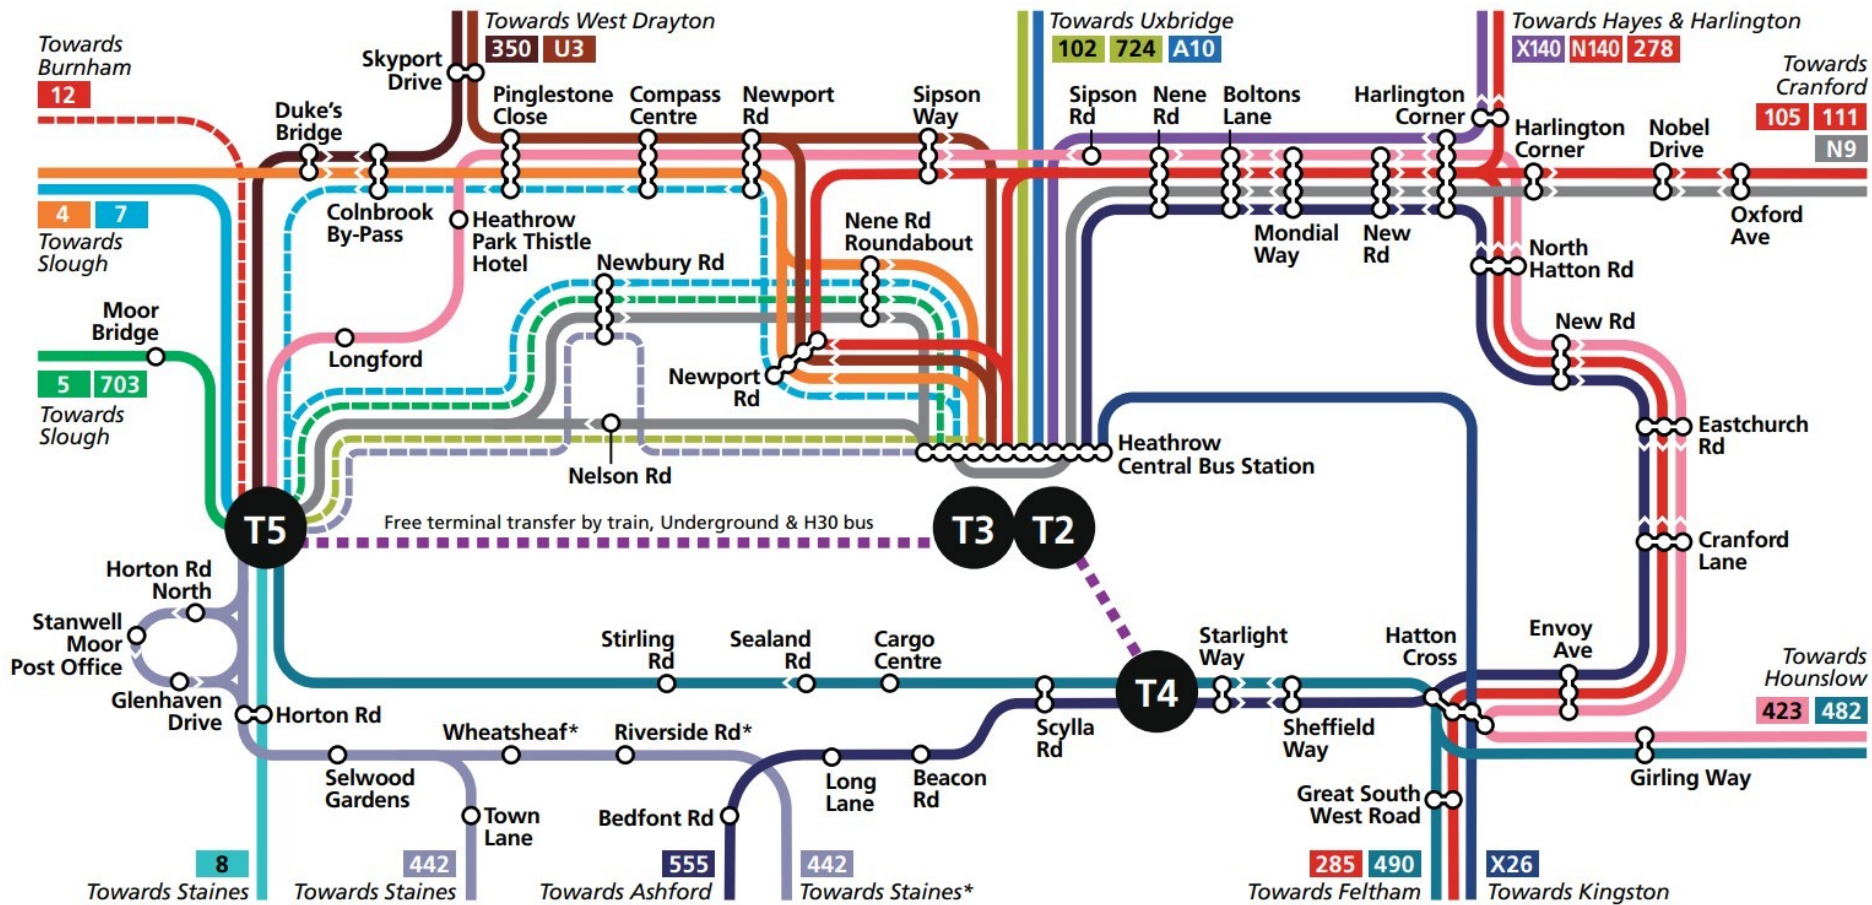

Local bus services from Heathrow terminals

Buses from Heathrow Central Bus Station

| | | | |
|-----|-----|------|------|
| 4 | 7 | 102 | 105 |
| 111 | 278 | 285 | 555 |
| 724 | A10 | N9 | N140 |
| U3 | X26 | X140 | |

Buses from Heathrow Terminal 5

| | | | |
|-----|-----|-----|-----|
| 5 | 7 | 8 | 12 |
| 350 | 423 | 442 | 482 |
| 490 | 703 | 724 | N9 |

Legend:

- White arrow next to bus stop indicates direction of travel when applicable
- * Route 442 only goes via Wheatsheaf & Riverside Road on certain journeys
- Routes 5, 7, 442 and 724 only operate between T5 and Central Bus Station at certain times of day
- Route 12 only operates on Sundays and public holidays