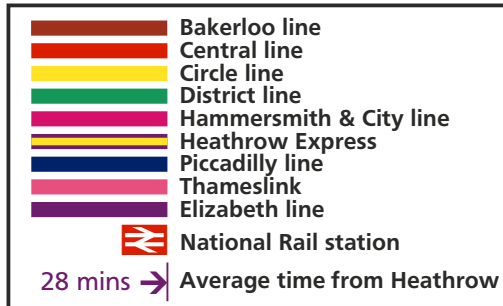

# London Rail Connections

6 November 2022