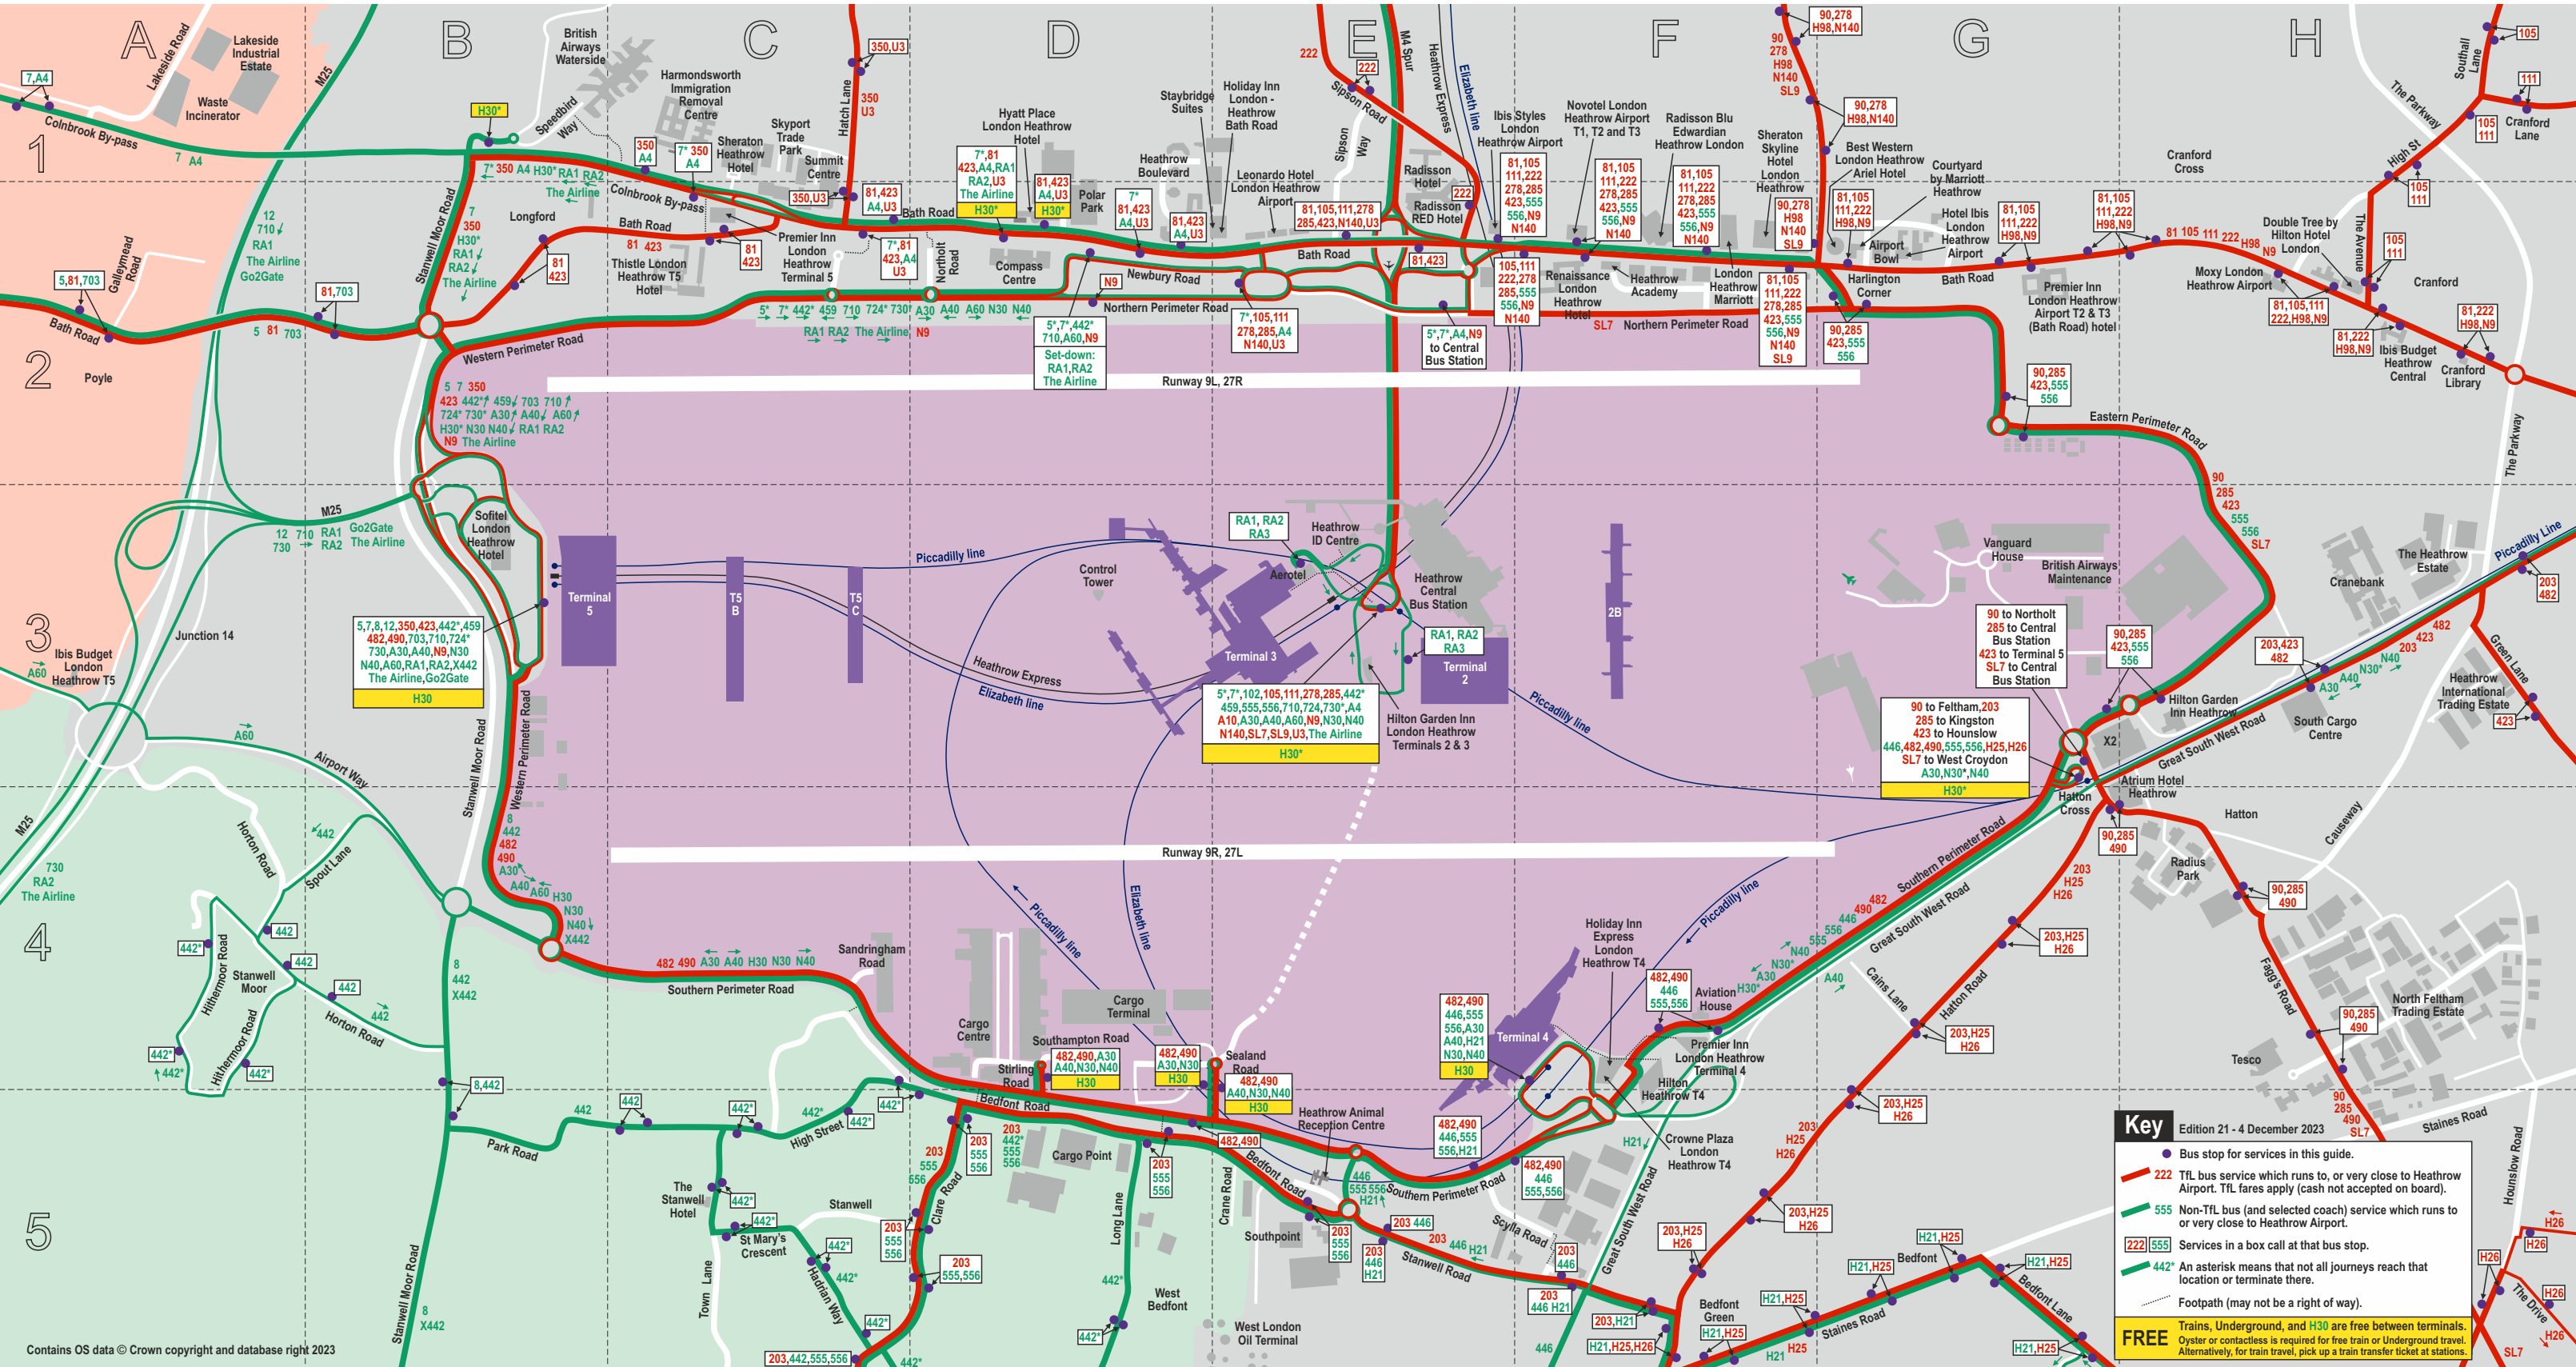

Offices & Industrial (and grid references)

- Aviation House F4
- British Airways Maintenance G3
- British Airways Waterside B1 / C1
- Cargo Terminal D5
- Cargo Terminal D4
- Compass Centre D2
- Cranebank H3
- Galleymead Road A2
- Hammondsworth Immigration Removal Centre C1
- Heathrow Academy F2
- Heathrow Animal Reception Centre E5
- Heathrow Boulevard D1 / D2
- Heathrow Estate H3
- Heathrow International Trading Estate H3
- Lakeside Industrial Estate A1
- North Feltham Trading Estate H4
- Polar Park D2
- Radius Park H4
- Scylla Road E5 / F5
- Sealand Road E4 / E5
- Skyport Trade Park C1
- South Cargo Centre H3
- Southpoint E5
- Stirling Road D4
- Summit Centre C1
- Vanguard House G3
- West London Oil Terminal E5
- X2 G3 / H3

Contains OS data © Crown copyright and database right 2023

Key Edition 21 - 4 December 2023

- Bus stop for services in this guide.
- 222 TfL bus service which runs to, or very close to Heathrow Airport. TfL fares apply (cash not accepted on board).
- 555 Non-TfL bus (and selected coach) service which runs to or very close to Heathrow Airport.
- 222 555 Services in a box call at that bus stop.
- 442* An asterisk means that not all journeys reach that location or terminate there.
- Footpath (may not be a right of way).

FREE Trains, Underground, and H30 are free between terminals. Oyster or contactless is required for free train or Underground travel. Alternatively, for train travel, pick up a train transfer ticket at stations.

Heathrow area bus map